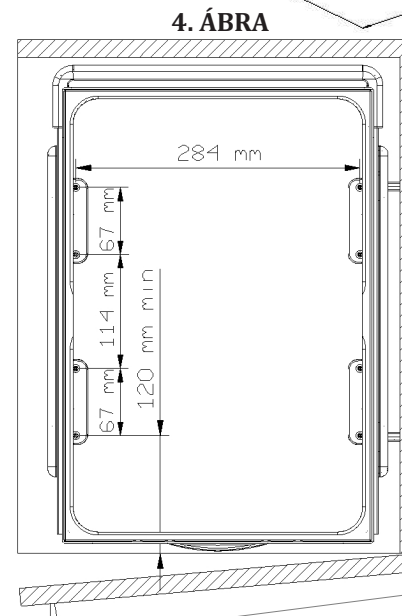

Ekotech márka
KÉSZÜLT
OLASZORSZÁGBAN

Modello Depositato
Szabadalmi oltalom