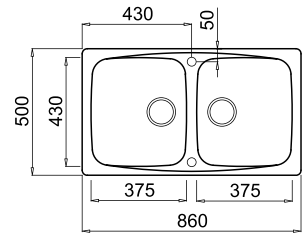

## FEATURES

Dimensions (mm) **860 x 500**  
 Built-in (mm) **840 x 480**