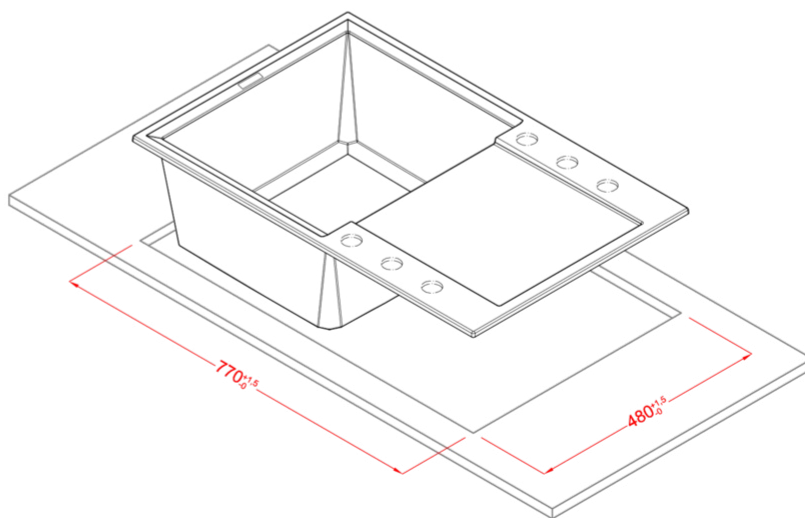

# EASY 300

general tolerances where not expressly communicated  $\pm 0.2\%$   
 connection dimensions according to UNI EN 695