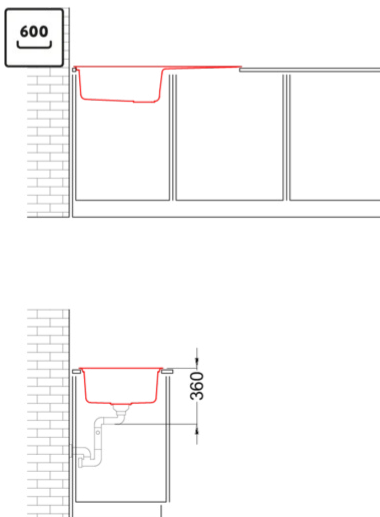

### CLASSIC

**LGE48051** G51  
8032861059929

**LGE48059** G59  
8032861059974

**LGE48062** G62  
8032861059981

## EGO 480

general tolerances where not expressly communicated  $\pm 0.2\%$   
connection dimensions according to UNI EN 695