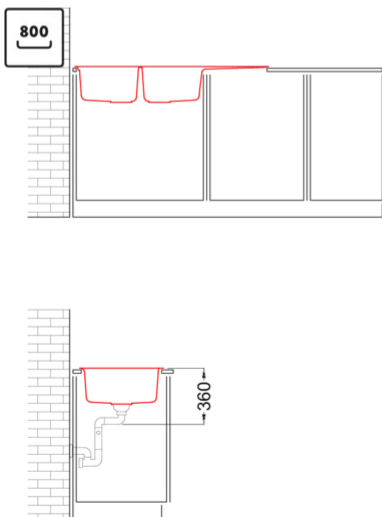

### CLASSIC

**LGE50051** G51  
8032861059035

**LGE50059** G59  
8032861059080

**LGE50062** G62  
8032861059097

## EGO 500

general tolerances where not expressly communicated ±0.2%  
connection dimensions according to UNI EN 695