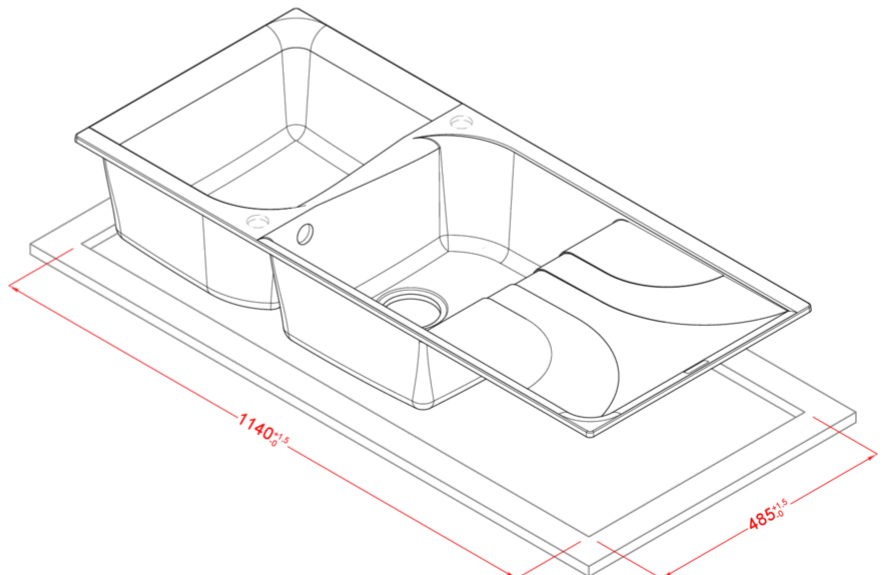

## EGO 500

general tolerances where not expressly communicated ±0.2%  
connection dimensions according to UNI EN 695