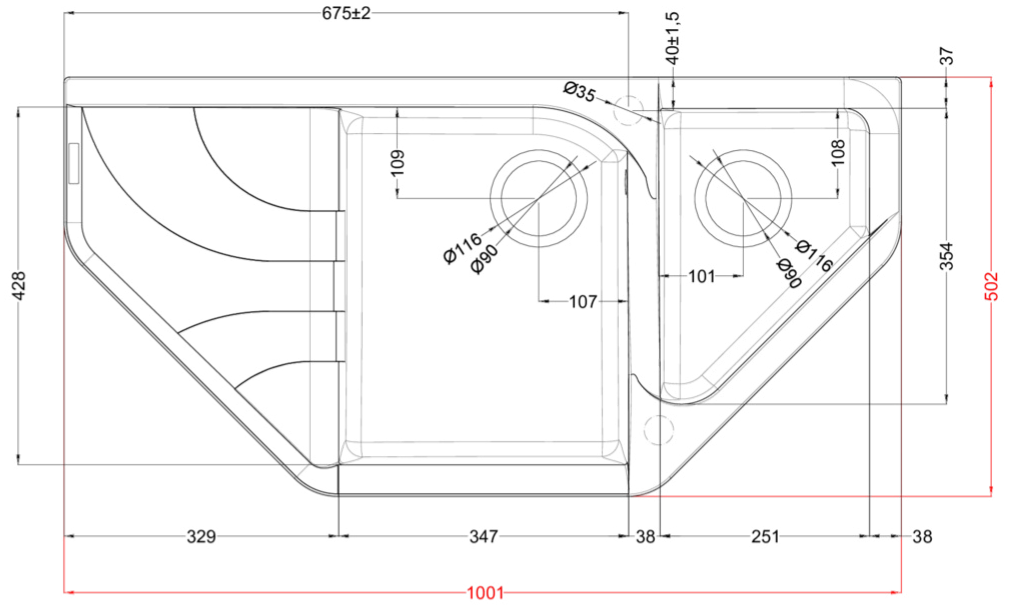

### CLASSIC

**LGEESA51 G51**  
8031873050054

**LGEESA59 G59**  
8031873050115

**LGEESA62 G62**  
8031873050122

# EGO ESA

general tolerances where not expressly communicated  $\pm 0.2\%$   
connection dimensions according to UNI EN 695