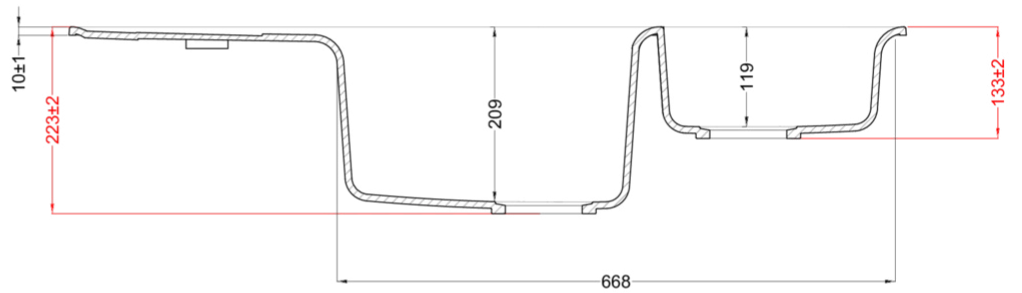

### CLASSIC

**LGEESA51 G51**  
8031873050054

**LGEESA59 G59**  
8031873050115

**LGEESA62 G62**  
8031873050122

# EGO ESA

general tolerances where not expressly communicated  $\pm 0.2\%$   
connection dimensions according to UNI EN 695