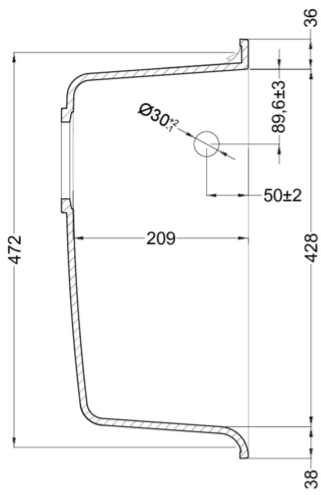

### CLASSIC

**LGEESA51 G51**  
8031873050054

**LGEESA59 G59**  
8031873050115

**LGEESA62 G62**  
8031873050122

# EGO ESA

general tolerances where not expressly communicated  $\pm 0.2\%$   
connection dimensions according to UNI EN 695