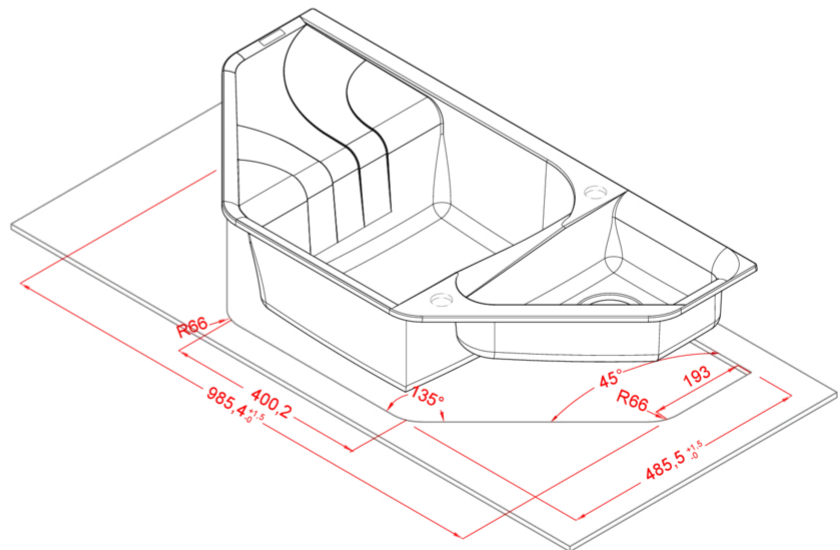

### CLASSIC

**LGEESA51 G51**  
8031873050054

**LGEESA59 G59**  
8031873050115

**LGEESA62 G62**  
8031873050122

# EGO ESA

general tolerances where not expressly communicated  $\pm 0.2\%$   
connection dimensions according to UNI EN 695