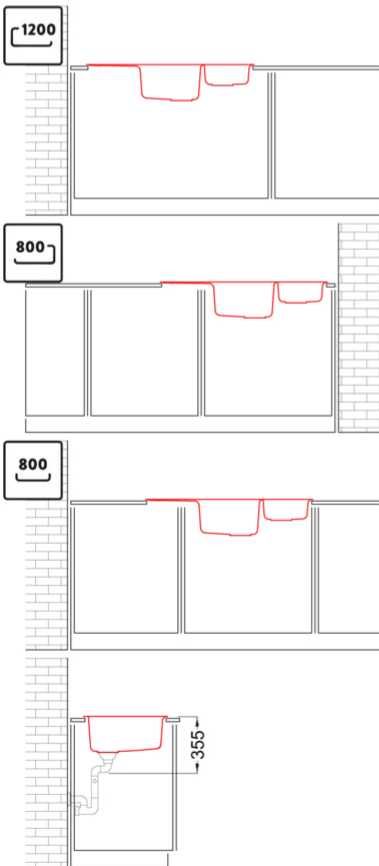

### CLASSIC

**LGEESA51 G51**  
8031873050054

**LGEESA59 G59**  
8031873050115

**LGEESA62 G62**  
8031873050122

# EGO ESA

general tolerances where not expressly communicated  $\pm 0.2\%$   
connection dimensions according to UNI EN 695