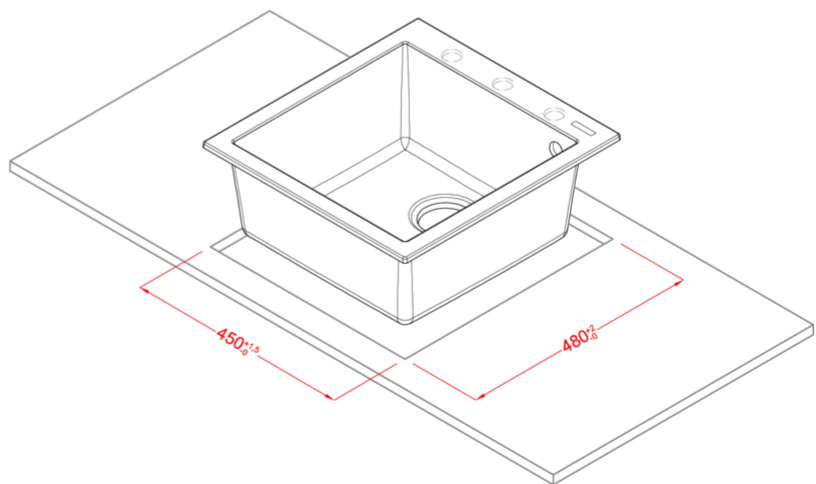

## QUADRA 102

general tolerances where not expressly communicated  $\pm 0.2\%$   
connection dimensions according to UNI EN 695